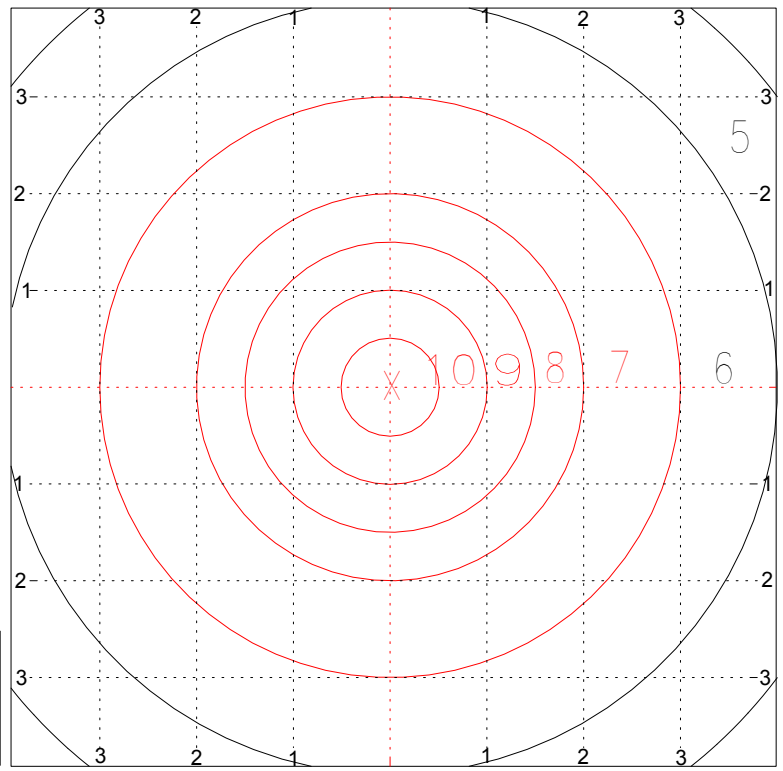

600 YARD PRONE SLOW FIRE

RANGE/TOURNAMENT	RELAY/TARGET	DATE/TIME

	S1	1	2	3	4	5	6	7	8	9	10	
Wind Elev												Score
	S2	11	12	13	14	15	16	17	18	19	20	
Wind Elev												Score

Sight Picture	None	Wind	Speed	Light	Visibility
	Steady Gusting FishTail				
		Direction			

Ammunition:

Temp

	ZERO	DOPE	CORRECT
ELEVATION			
WINDAGE