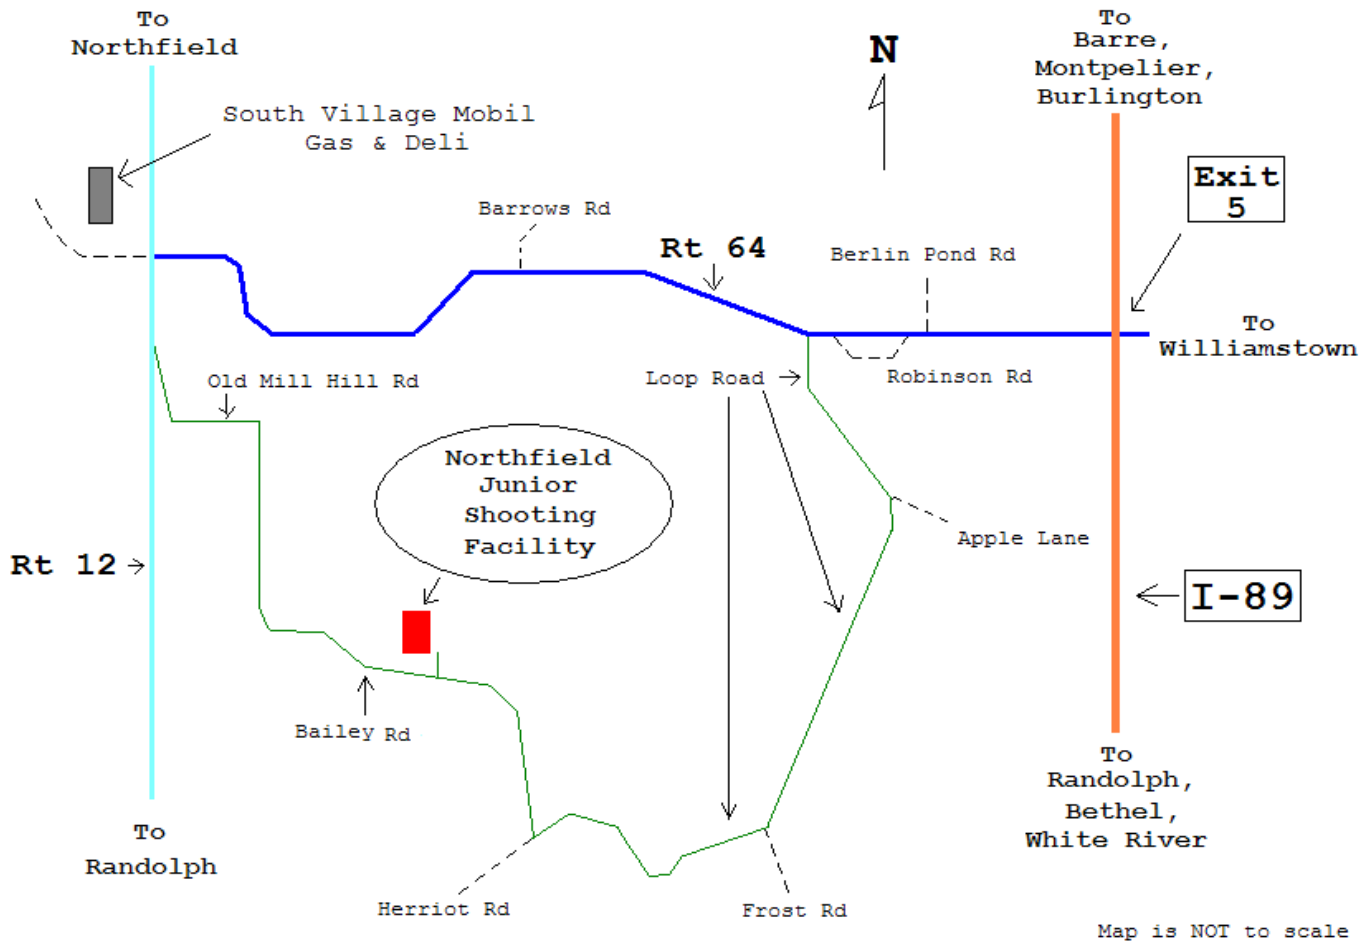

### From I-89 (All Times EXCEPT Mud Season – more dirt road)

- Proceed to **EXIT 5** on I-89; take **Rt. 64 West** towards Northfield for **0.7 miles**
- Turn **LEFT** onto **Loop Road**, stay on **Loop Road** for **1.9 miles** until it ends (it ends at the “Y” of **Herriot Road** and **Bailey Road**)
- Turn **RIGHT** onto **Bailey Rd**, proceed for **0.7 miles**
- Range will be on your **RIGHT**

### From I-89 (Mud Season – less dirt road)

- Proceed to **EXIT 5** on I-89; take **Rt. 64 West** (towards Northfield) for **2.6 miles**
- Turn **LEFT** onto **Rt. 12 South** (towards Randolph) for **0.25 miles**
- Follow directions **From Rt. 12** which follows below

### From Rt. 12 (least dirt road)

- If heading South on Rt. 12 take **SLIGHT LEFT** onto **Old Mill Hill Road**;  
if heading North on Rt. 12, take **SHARP RIGHT** onto **Old Mill Hill Road**
- Proceed until **Old Mill Hill Road** ends (**0.5 miles**)
- Take **SHARP RIGHT** onto **Bailey Road**, proceed for **1.0 miles**
- Range will be on your **LEFT**